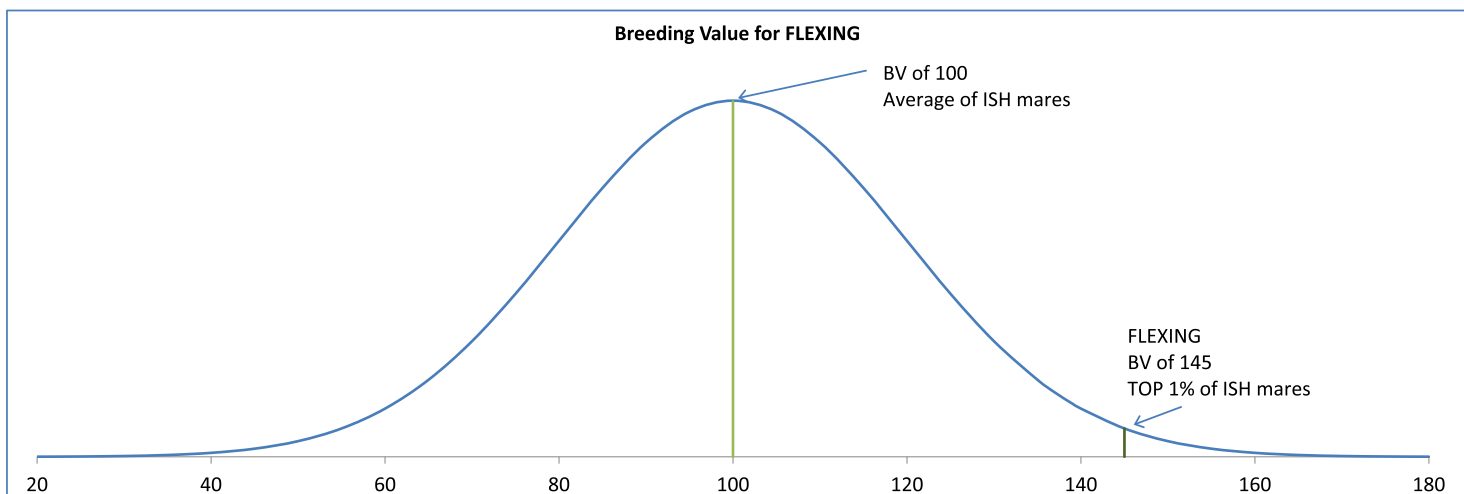

## FLEXING

UELN-372414002673945

1999 ISH  
BREEDER: CATHERINE DOYLE

FEI: IRL03513

COLOUR: BAY  
OWNER: PAUL LARKIN

CRUISING (ISH)	SEA CREST (ID C1)	KNOCKBOY (ID C1)
		SEA SPRAY (ID)
	MULLACREW (ISH)	NORDLYS (TB)
		BIG IDEA (ISH)
FLEX (ISH)	SAFARI (TB)	HOPEFUL VENTURE (TB)
		GILLAMOOR (TB)
	UNNAMED 1918 (ISH)	

**Breeding Value** 145  
**Reliability** 0.53

**Highest level in sport** CSI 1.50m  
**Thoroughbred %** 47%

**Star Ratings:**

3\* showjumping own performance  
3\* showjumping damline performance

**Where does FLEXING sit within the Irish Sport Horse mare population?**